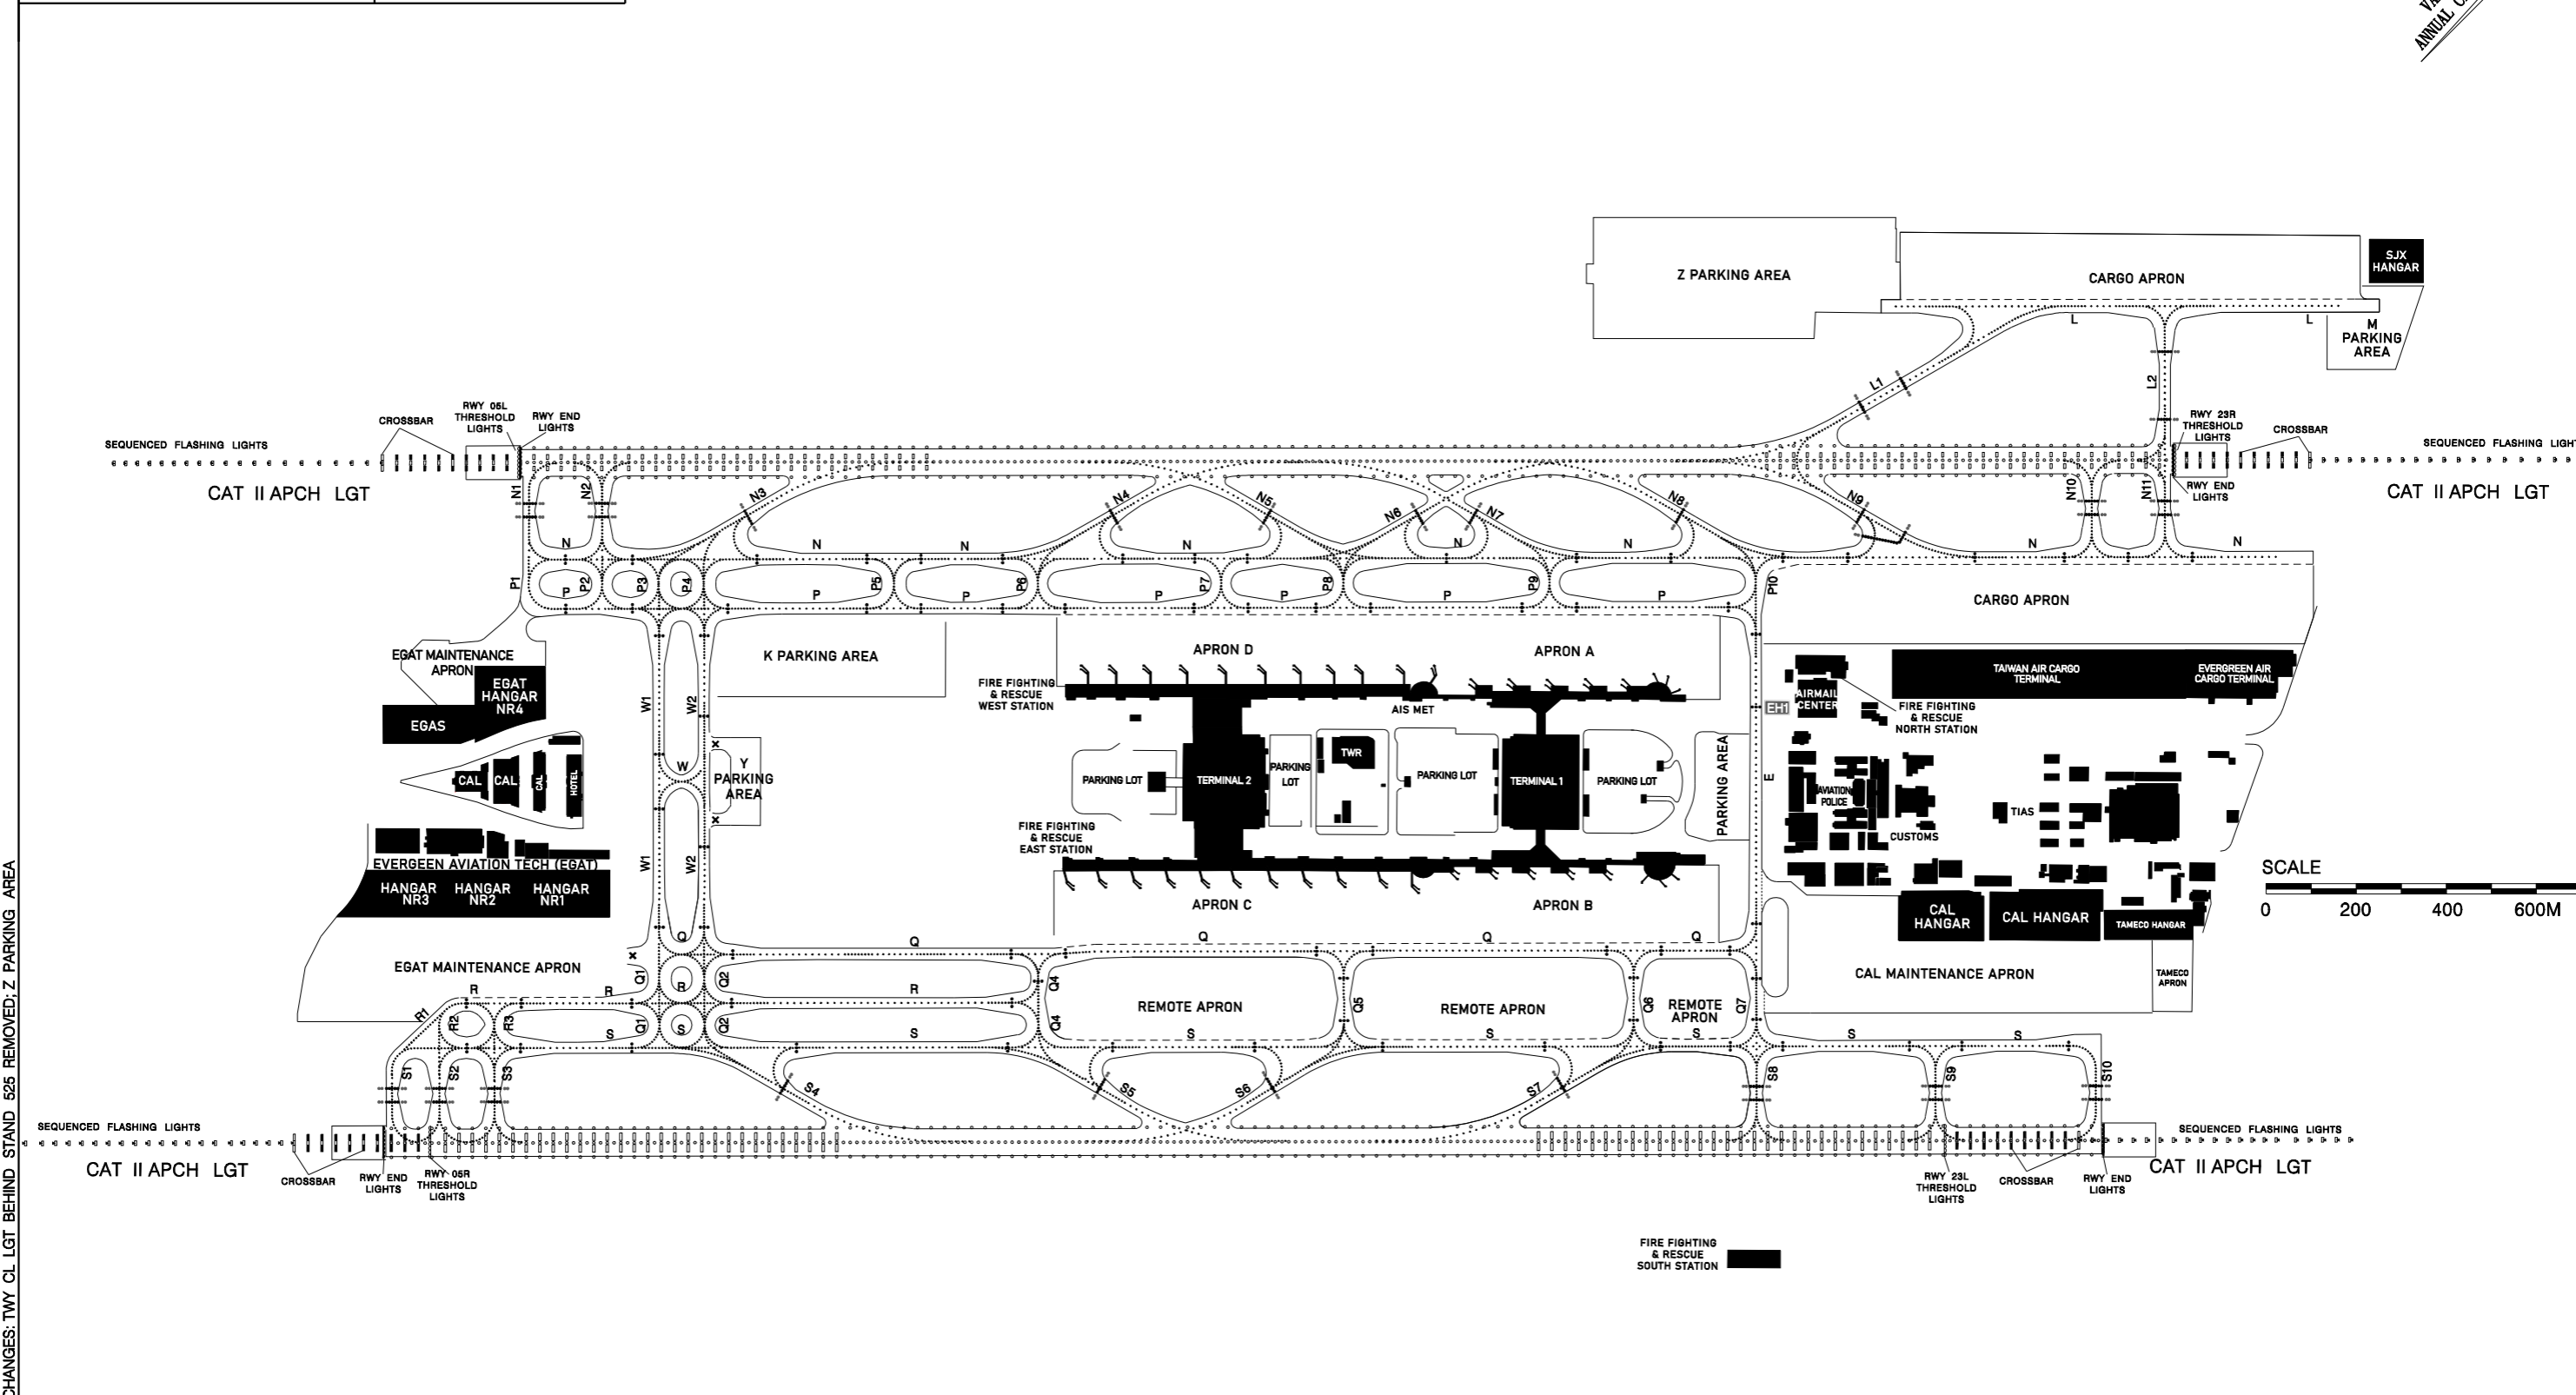

機場圖(燈光)
AERODROME CHART (LIGHTING)

臺灣桃園國際機場
TAIWAN TAOYUAN INTL AD

RWY TOUCHDOWN ZONE LIGHT	
RWY EDGE LIGHT	
RWY CENTRE LINE LIGHT	
TWY CENTRE LINE LIGHT	
INTERMEDIATE HOLDING POSITION LIGHT	
STOP BAR WITH RWY GUARD LIGHT	

VAR 5°W 2019
ANNUAL CHANGE 0.08°W

CHANGES: TWY CL LGT BEHIND STAND 525 REMOVED; Z PARKING AREA